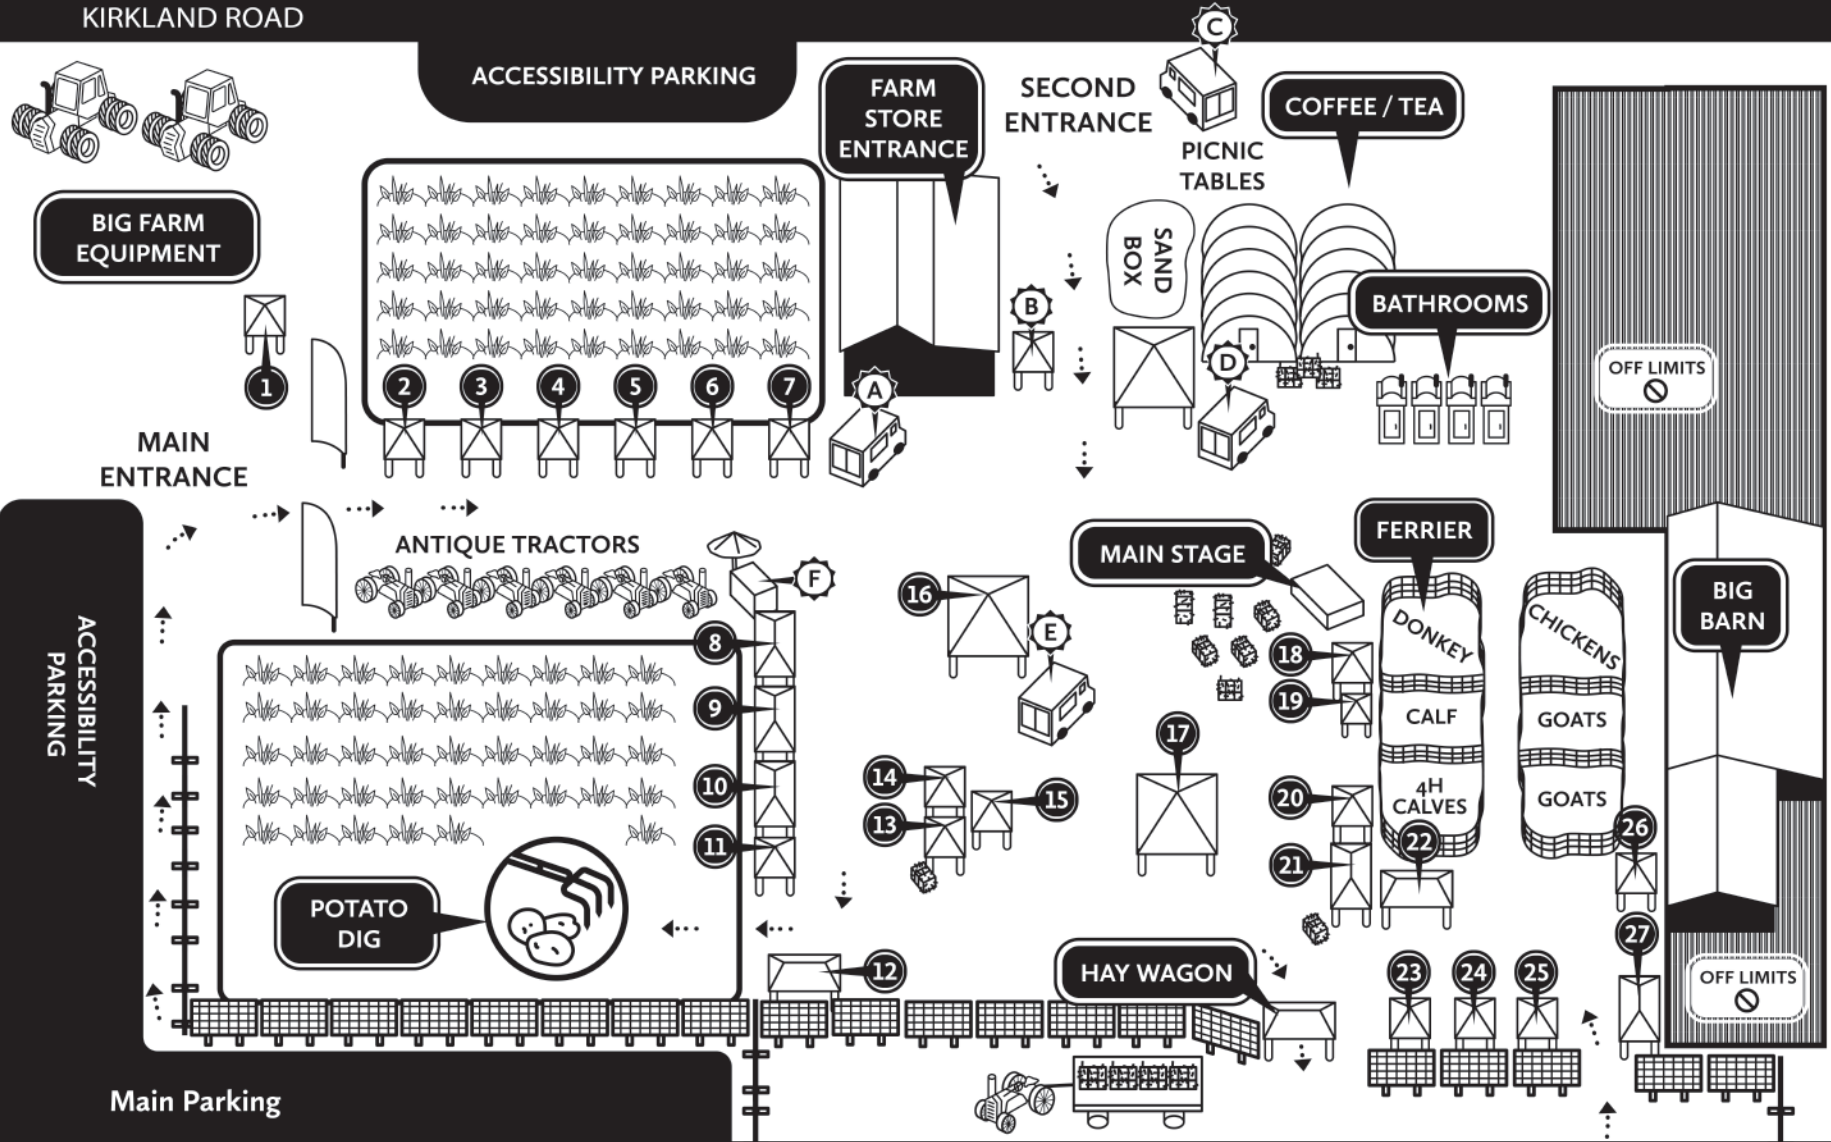

DAY AT THE FARM

SEPTEMBER 10th, 2022
4690 KIRKLAND ROAD, DELTA, BC

WESTHAM ISLAND ROAD

KIRKLAND ROAD

- | | | | |
|------------------------------------|--|------------------------------|----------------------------|
| ① Avenue Machinery | ⑨ BC Agriculture in the Classroom | ⑬ Dining Tent | ⑳ Stewardship Center of BC |
| ② Farm Credit Canada | ⑩ UBC Land & Food Systems / UBC Dairy Research | ⑭ Hay Pit | ㉑ O.W.L. |
| ③ Delta Chamber of Commerce | ⑪ ES Cropconsult | ⑮ Info Booth | ⑳ Mini Baler |
| ④ BC Cranberry Growers Association | ⑫ BC Fresh | ⑯ Cooking Contest Entry Tent | ㉑ Poultry in Motion |
| ⑤ Ducks Unlimited | ⑬ Ocean Ambassadors/Pick up 3 | ㉒ Men in Kilts | |
| ⑥ Fortis BC | ⑭ Delta Farmers Institute and Ministry of Agriculture and Food | ㉓ Kids Tent | |
| ⑦ West Coast Seeds | ⑮ Delta Naturalists | ㉔ 4H | |
| ⑧ Delta Farmland & Wildlife Trust | | ㉕ Birds Canada | |

FOOD VENDORS:

- Ⓐ Bread & Cheese
- Ⓑ Altmaerker Deli (hot dog)
- Ⓒ Sky Thai Food Truck
- Ⓓ White Spot
- Ⓔ Rolled West Coast
- Ⓕ Johnny's Pops